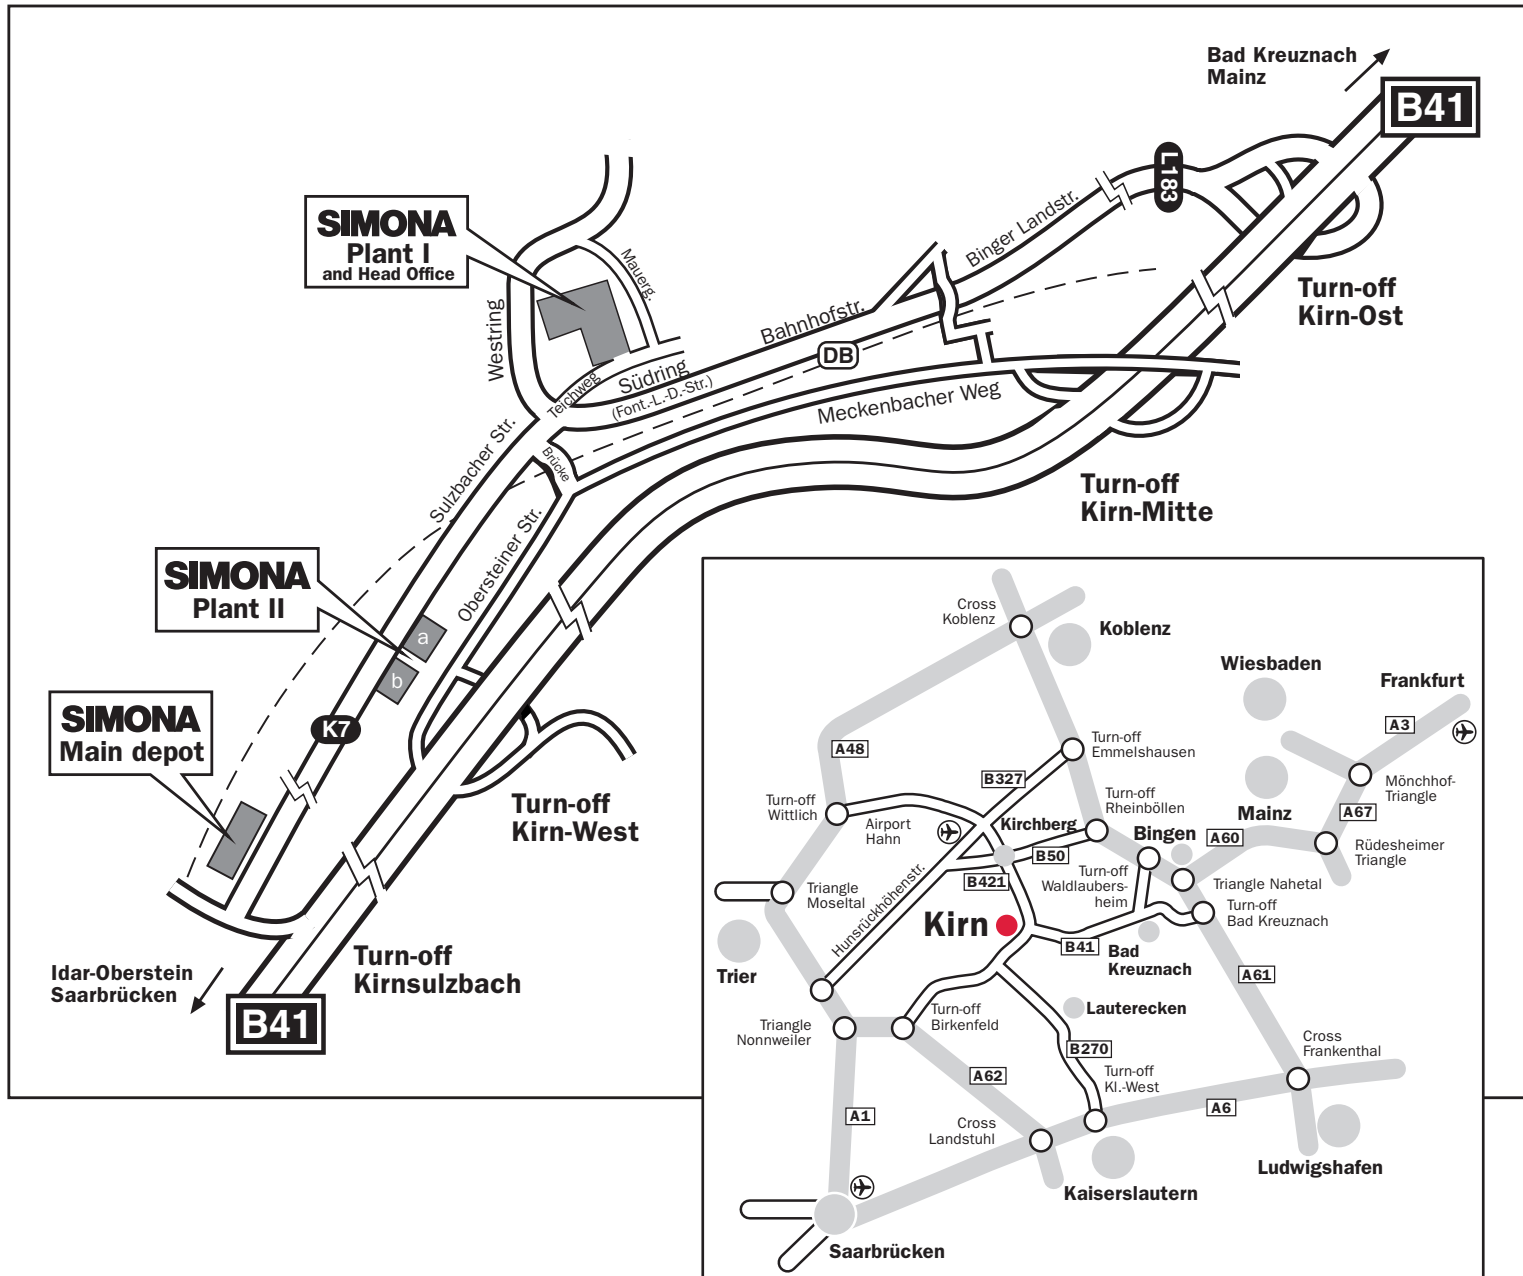

How to find us in no time at all !

SIMONA AG
 Teichweg 16
 D-55606 Kirn
 Phone +49(0)6752 14-0
 Fax +49(0)6752 14-211

Plant I and Head Office
 Teichweg 16
 D-55606 Kirn
 Fax +49(0)6752 14-211

Plant II
 Sulzbacher Straße
 D-55606 Kirn
 Fax +49(0)6752 14-438

Main depot
 Sulzbacher Straße 50
 D-55606 Kirn
 Fax +49(0)6752 14-405

-  Trucks to:
- Plant I:
Turn-off Kirn-Ost
 - Plant II and Main depot:
Turn-off Kirnsulzbach